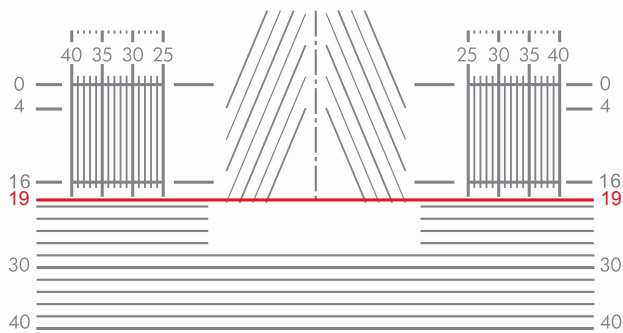

Sport-Specific Progressives

Minimum Fitting Height 19mm