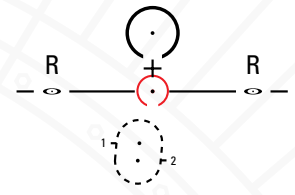

Minimum fitting height for Oakley True Digital™
Progressive is 15mm.

Minimum fitting height for Oakley True Digital™
Progressive is 15mm.

Power verification points

- Wrap SV
- Progressive Distance
- 1, 2 Progressive Near 1. < 18mm fitting height 2. ≥ 18mm fitting height