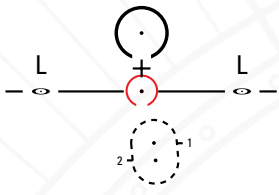

Minimum fitting height for Oakley True Digital™
Progressive is 15mm.

Minimum fitting height for Oakley True Digital™
Progressive is 15mm.

Power verification points

- Wrap SV
- Progressive Distance
- 1, 2 Progressive Near 1. < 18mm fitting height 2. ≥ 18mm fitting height