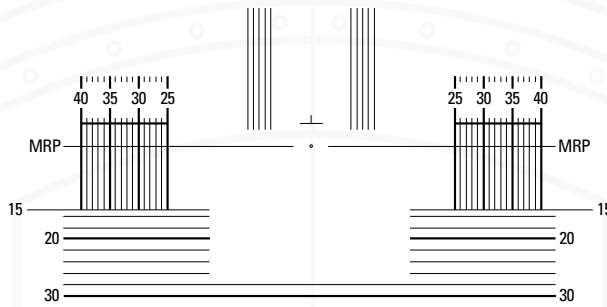

Minimum fitting height for Oakley True Digital™
Progressive is 15mm.

Minimum fitting height for Oakley True Digital™
Progressive is 15mm.

Power verification points

- Wrap SV
- Progressive Distance
- 1, 2 Progressive Near 1. < 18mm fitting height 2. ≥ 18mm fitting height